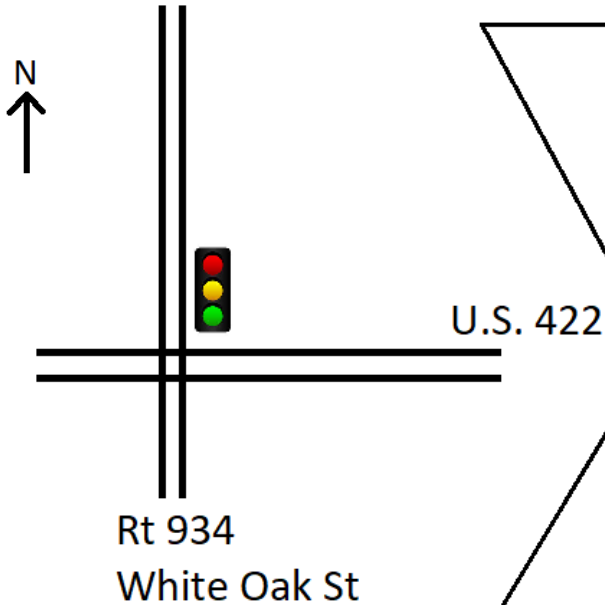

Handicapped parking in area "D"

Path from  to East Entrance, no stairs
 East Entrance, no stairs, right turn to...

Not handicapped:
 Park in area "C" & go to main entrance
 North on 934, turn right and quick left to parking.
 Main entrance, up stairs into Mund,
 then down steps.

Elevator ← ... down to LL.

Higher Learners AA Group Sundays 7pm on LVC Campus

Lebanon Valley College, Annville

Mund College Center - Lower Level

Room 005 (aka The Underground)

Open Discussion

Masks available, not required